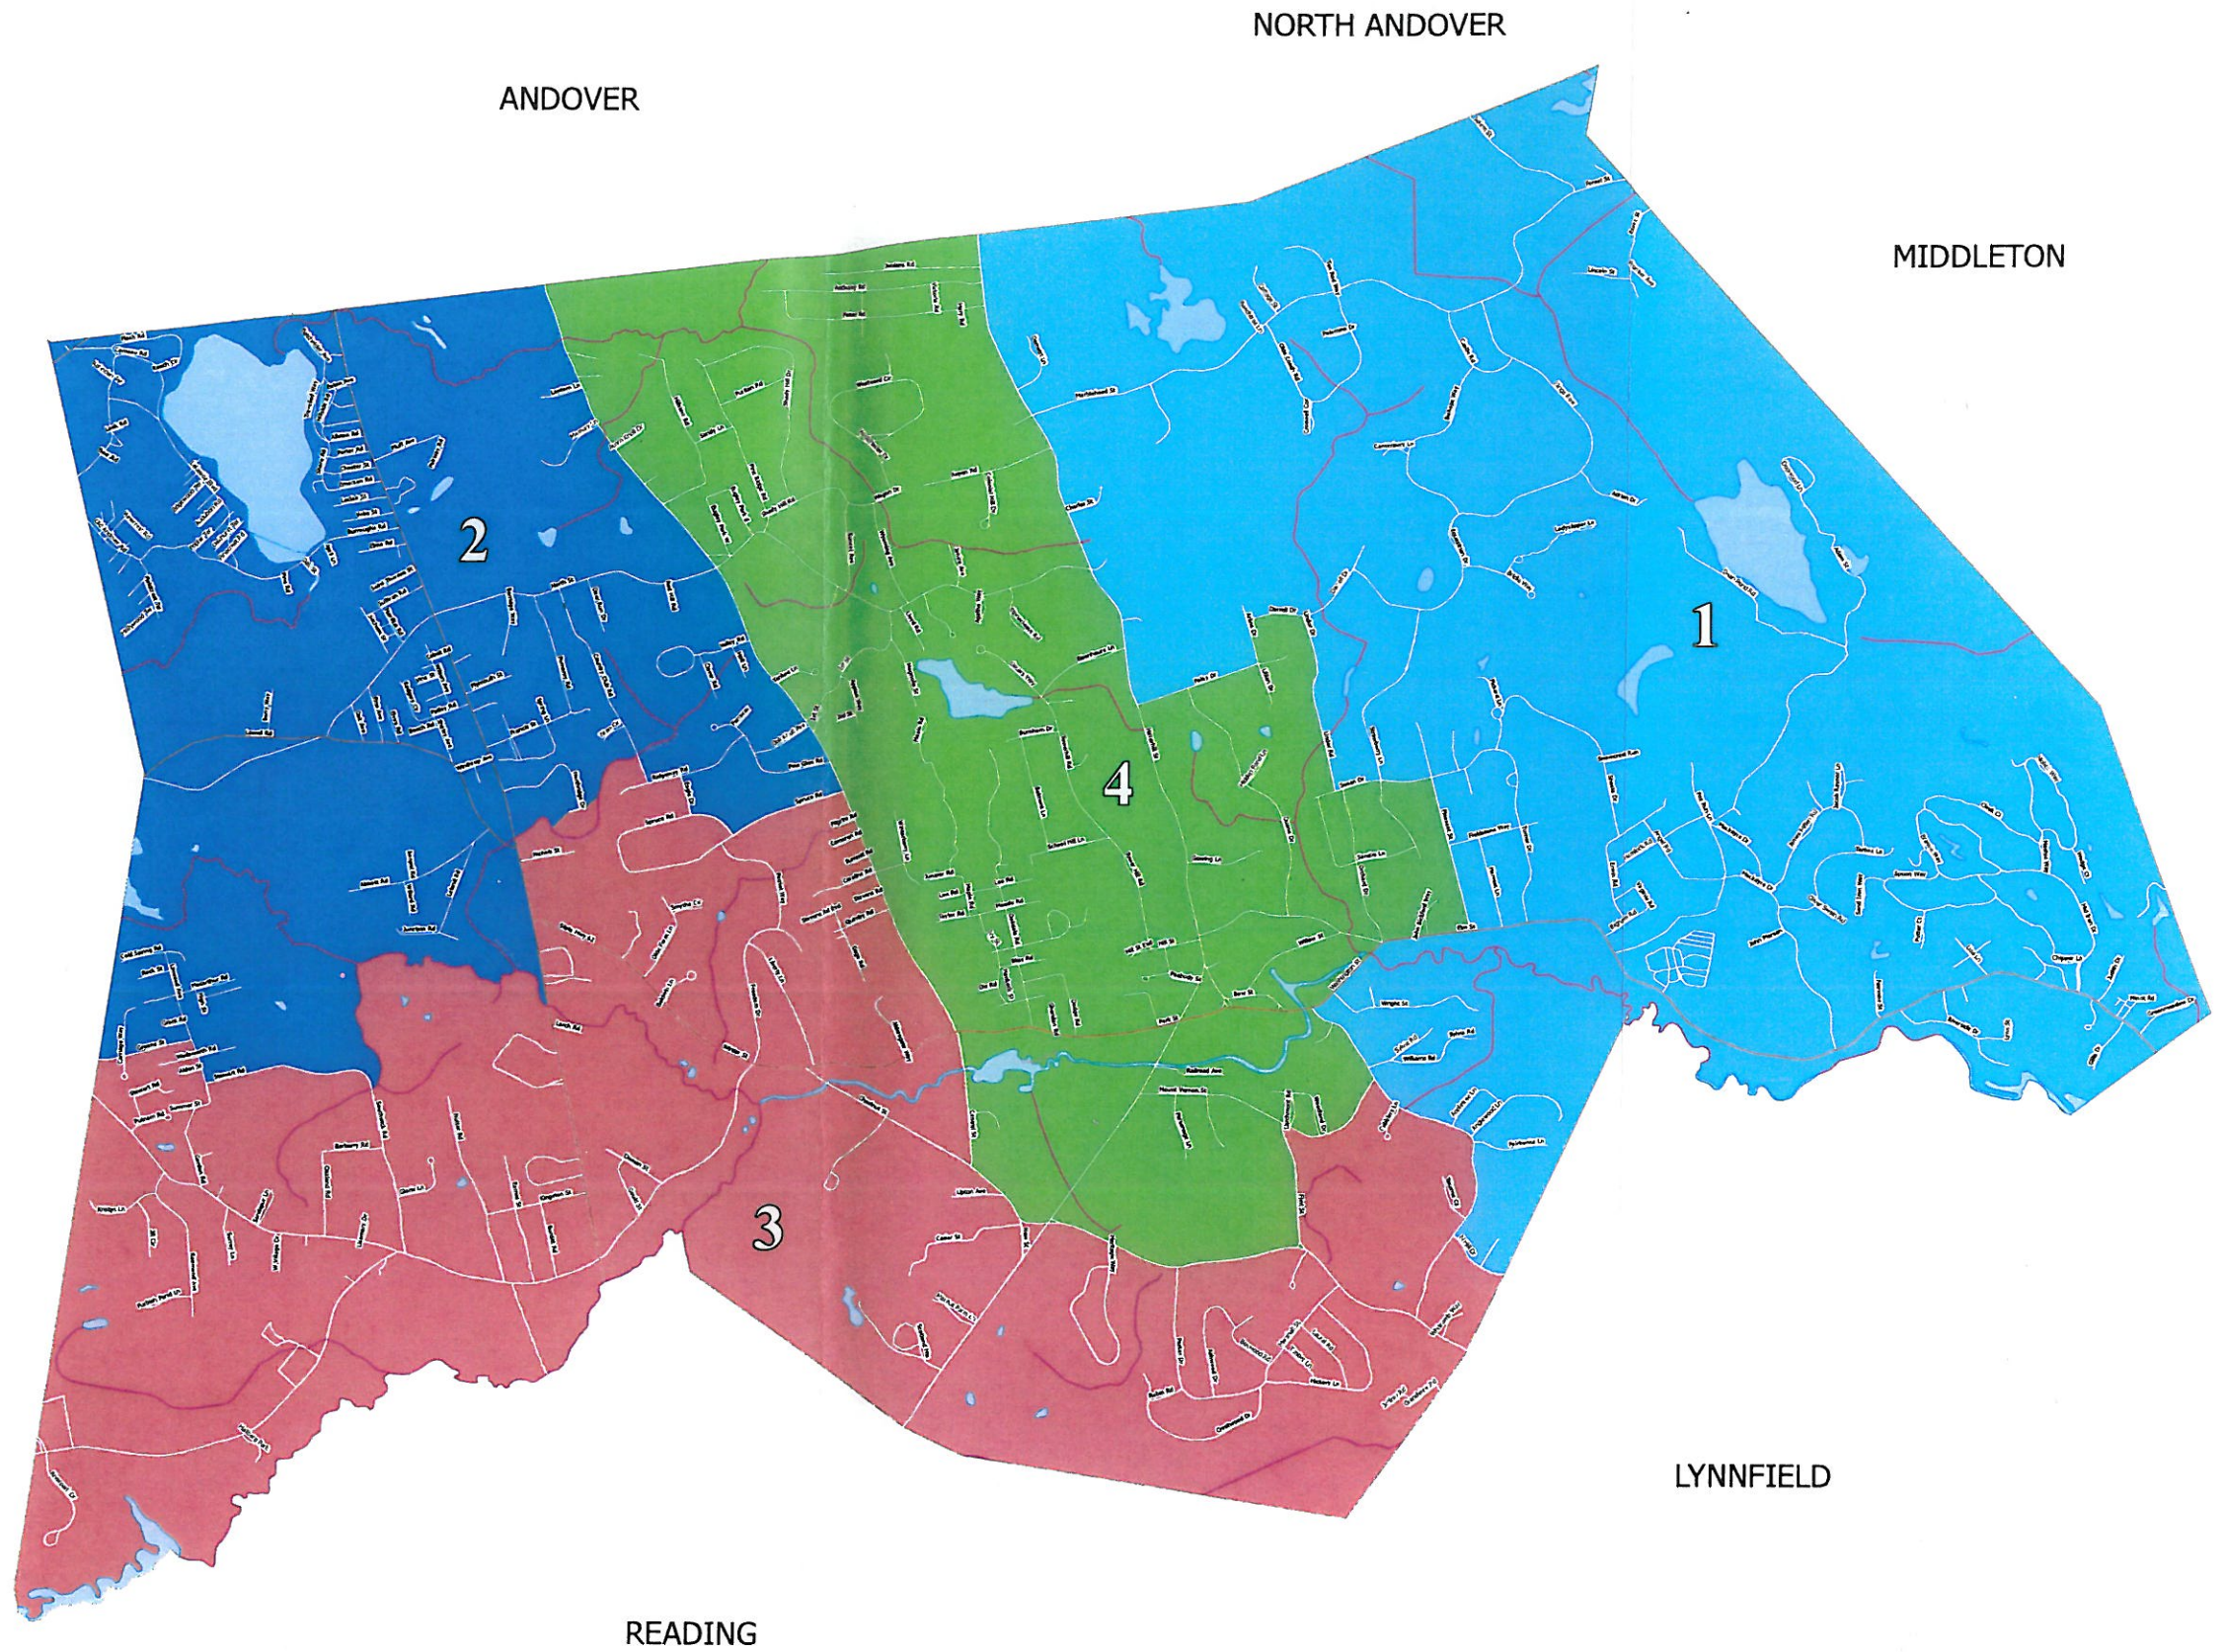

The Town of North Reading

Map Prepared for the Town of North Reading
 Courtesy of William F. Galvin, Census Liaison
 Population is based on the official U.S. 2010 Census block-level data.

Minimum 5%	Target Population	Maximum 5%
3,537	3,723	3,909

Precinct Boundaries North Reading

Precinct / Ward	2010 Population	Variance
1	3,644	-2.12
2	3,809	2.31
3	3,821	2.63
4	3,618	-2.82

2010 Population -- 14,892
 Boundaries effective December 31, 2011