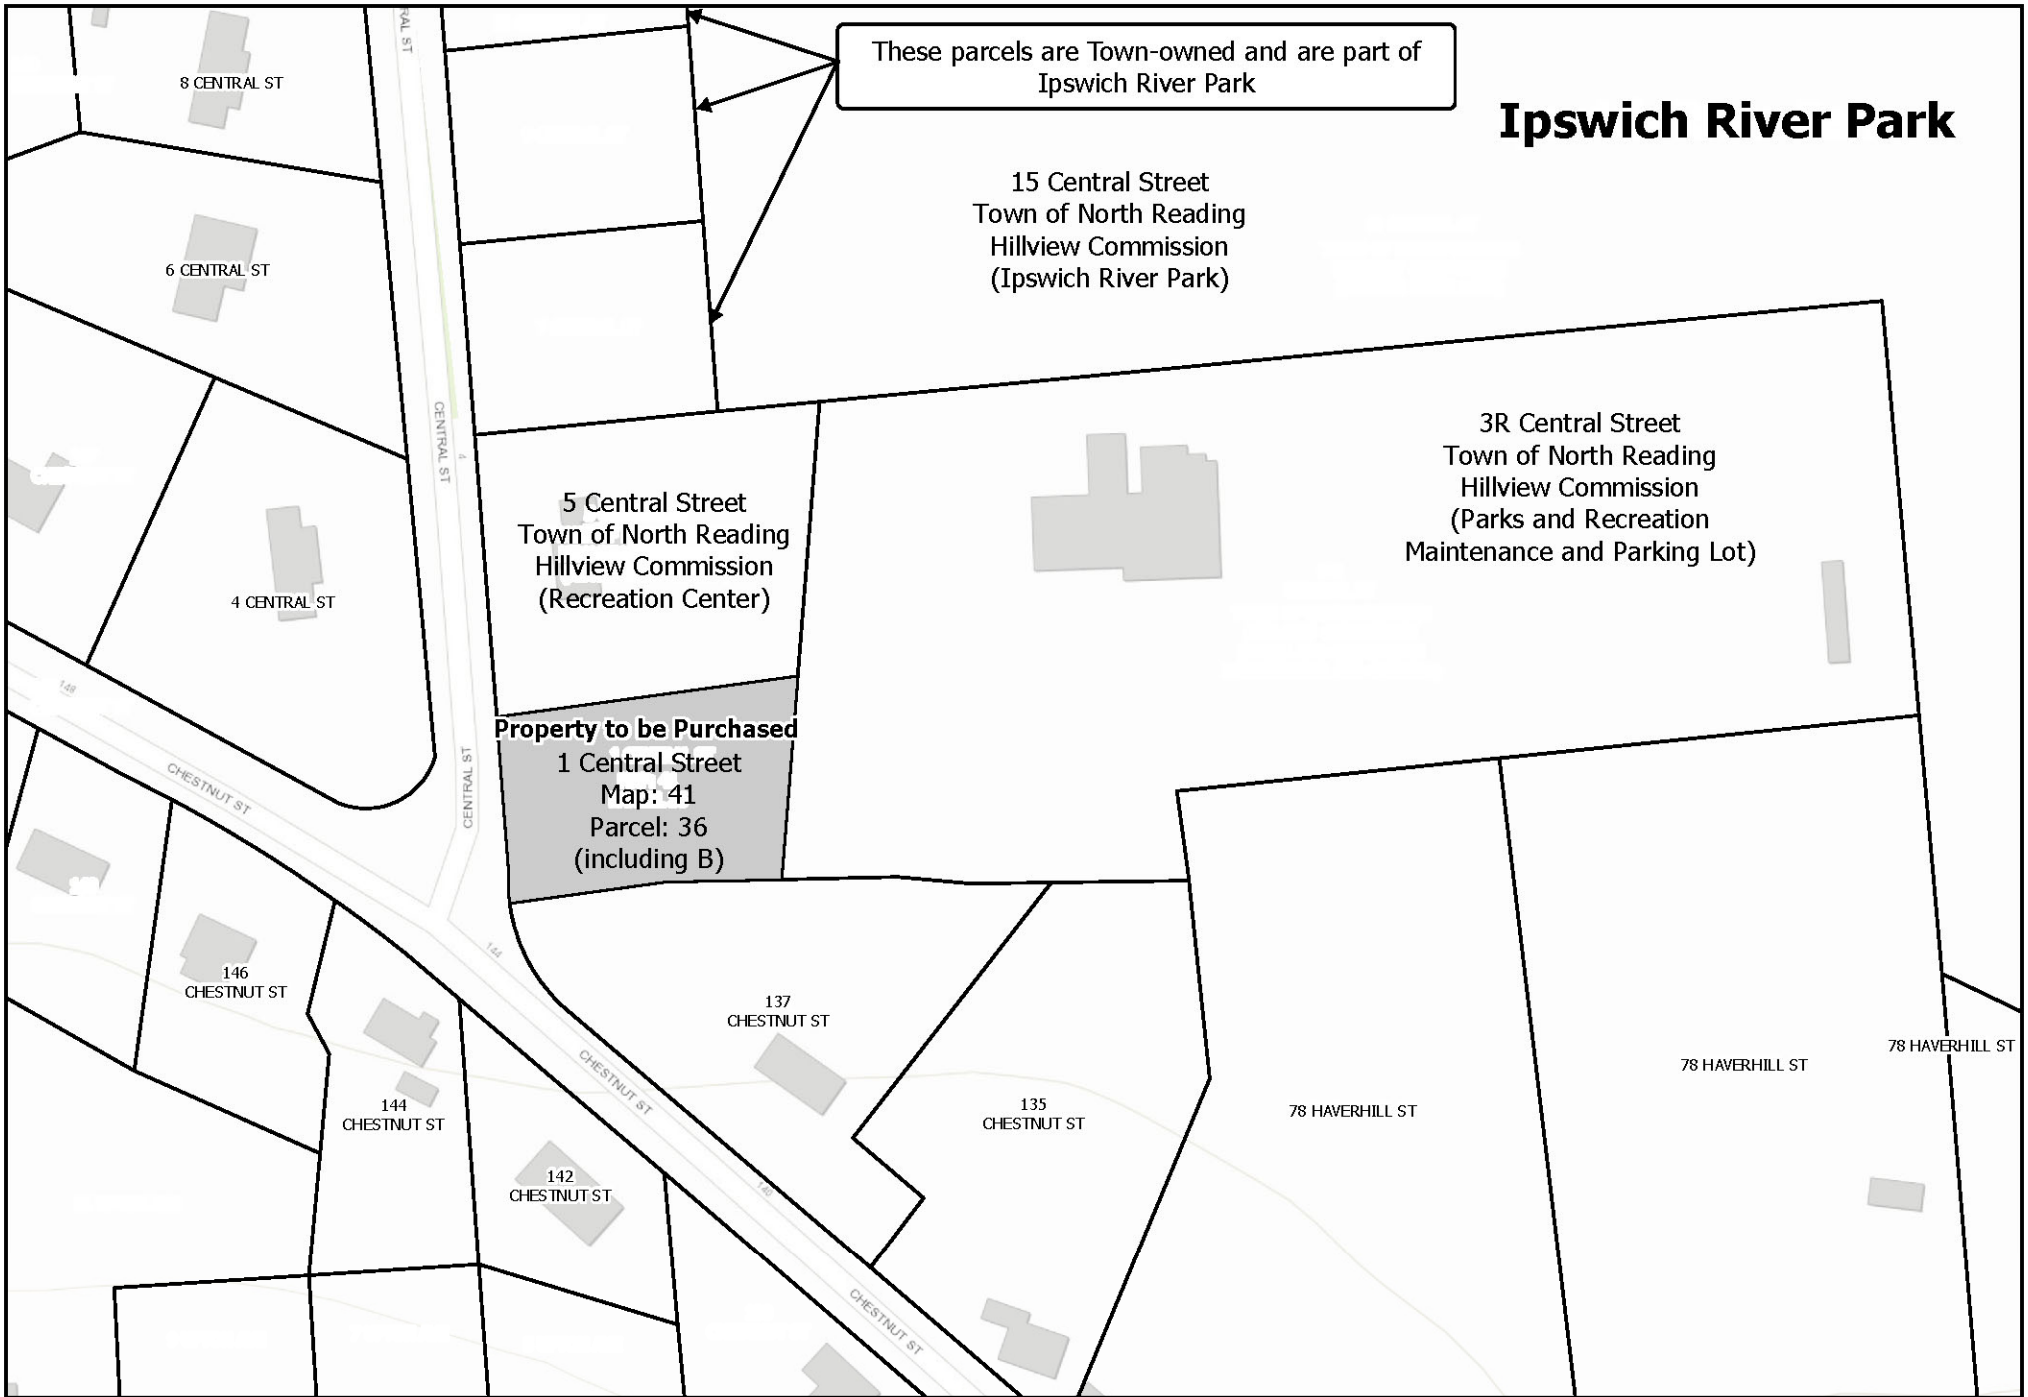

TOWN OF NORTH READING
1 CENTRAL STREET

These parcels are Town-owned and are part of Ipswich River Park

Ipswich River Park

15 Central Street
Town of North Reading
Hillview Commission
(Ipswich River Park)

5 Central Street
Town of North Reading
Hillview Commission
(Recreation Center)

3R Central Street
Town of North Reading
Hillview Commission
(Parks and Recreation
Maintenance and Parking Lot)

Property to be Purchased
1 Central Street
Map: 41
Parcel: 36
(including B)