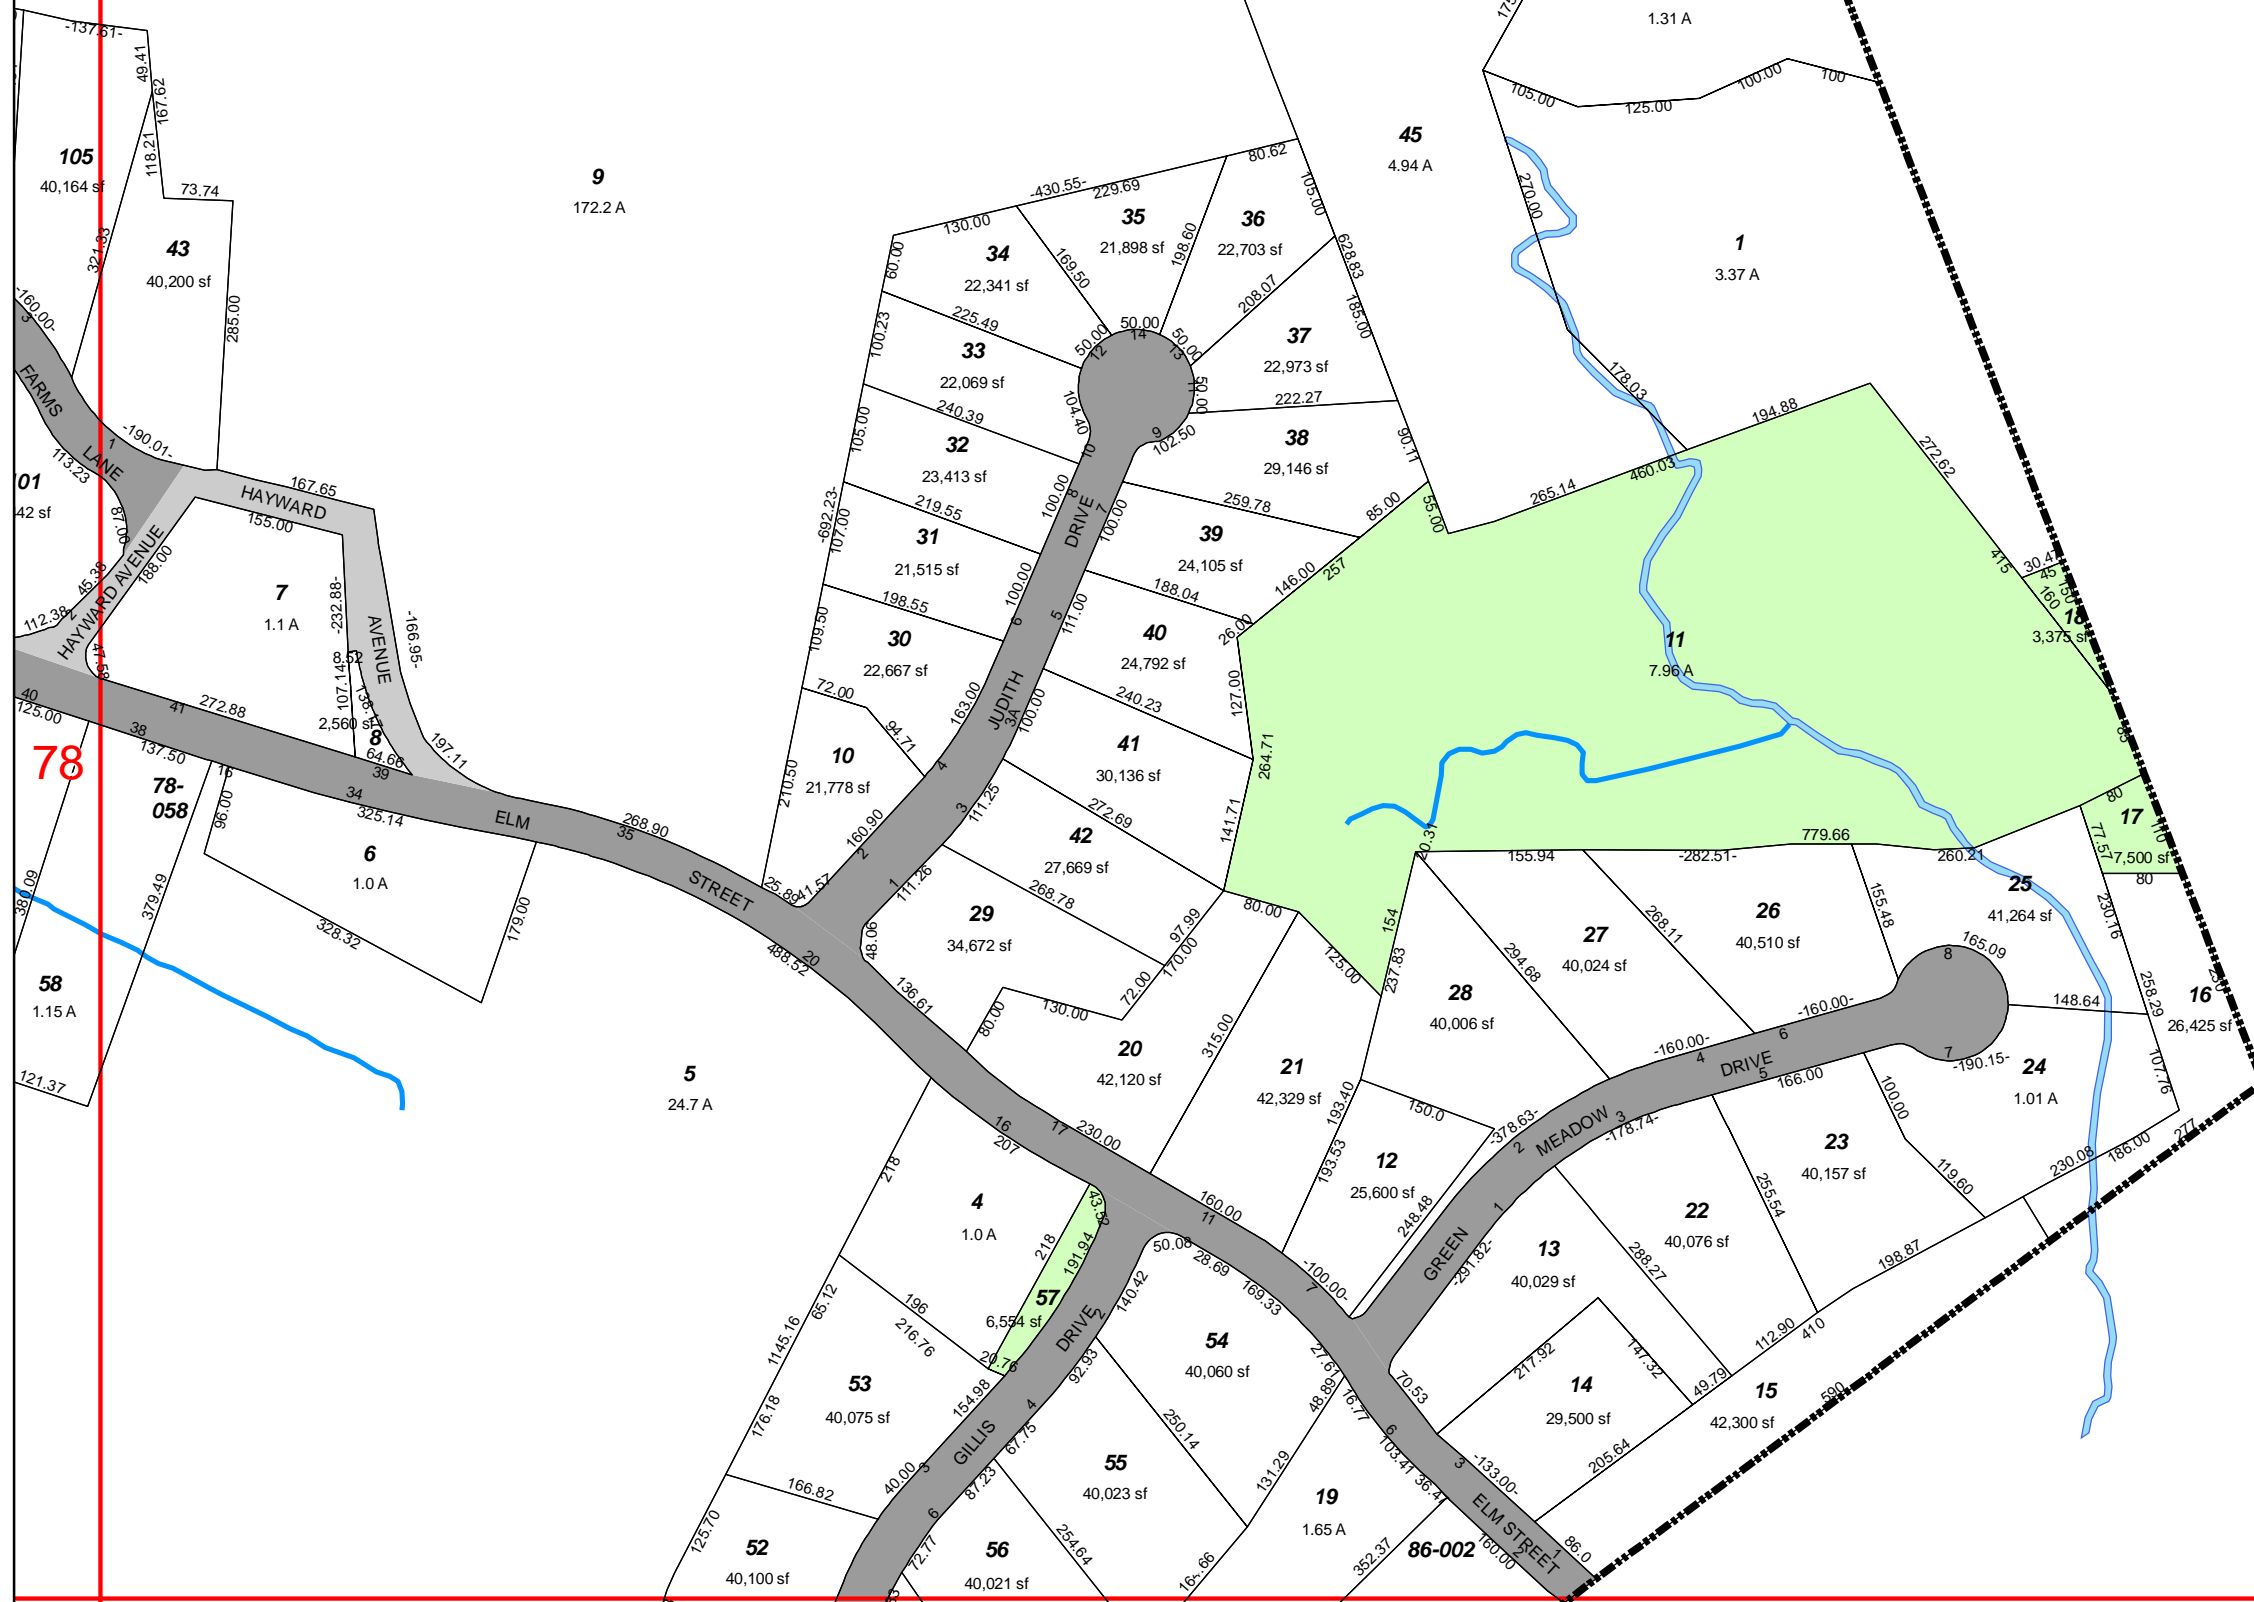

79

84

The Greens at the Thompson Club Condominiums

85

77

86

Legend

- Town Boundary
- Parcels
- Property Map Sheet
- Town Owned Land
- Accepted Street
- Unaccepted Paper
- ~ Lakes & Rivers
- ~ Streams

**PROPERTY MAP**  
**TOWN OF NORTH READING, MA**

Data current 1/1/08.  
Max parcel ID: 57  
Data are for assessing purposes only.

85