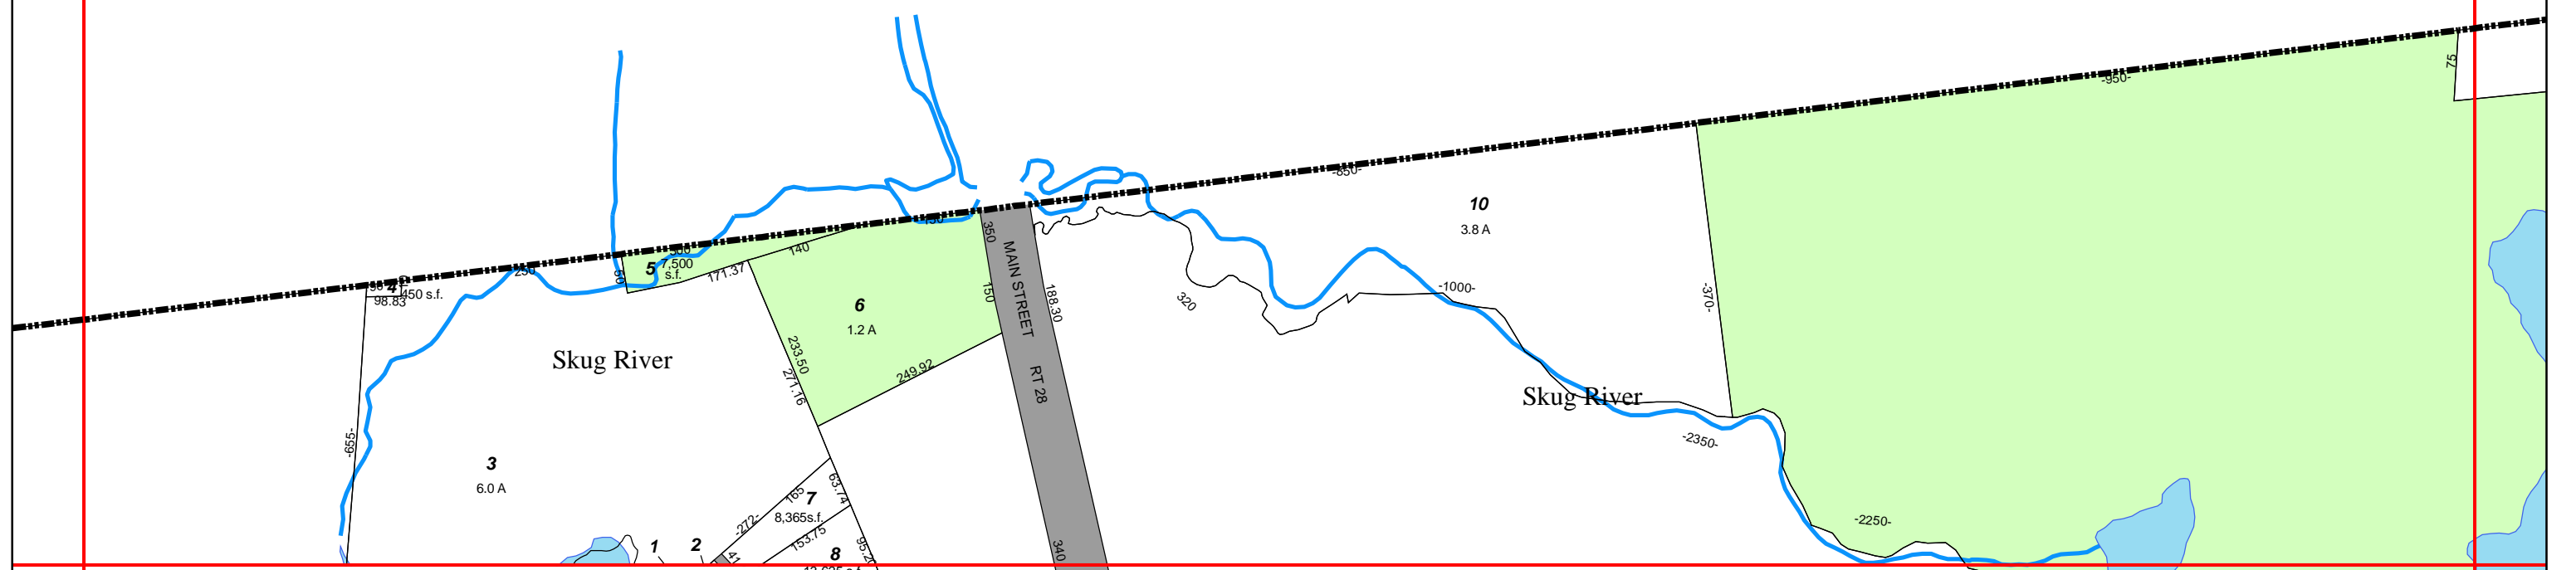

10

11

29

Legend

- Town Boundary
- Parcels
- Town Owned Land
- Accepted
- Unaccepted
- Paper
- ~ Lakes & Rivers
- ~ Streams

PROPERTY MAP
TOWN OF NORTH READING, MA

Data current 1/1/07.
Max parcel ID: 10
Data are for assessing purposes only.

11 28